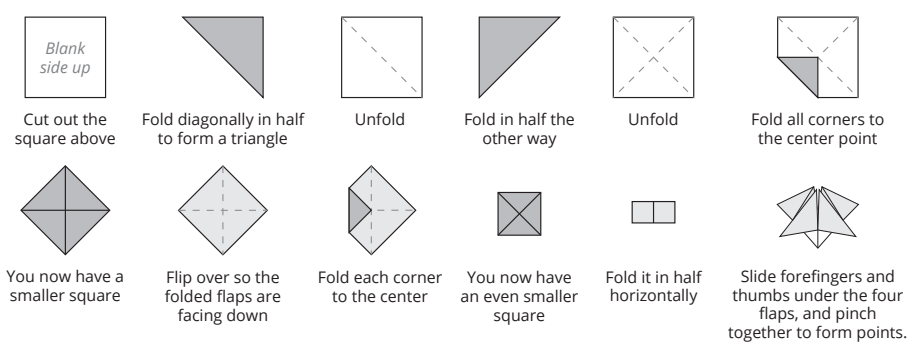

FOLDING INSTRUCTIONS

HOW TO PLAY

1. Choose one **habitat** from the options and open and close the cootie catcher the number of times indicated.
2. Choose one of the **species** shown and open and close the cootie catcher the number of times indicated.
3. Choose another species, and lift the flap to learn more about **actions** you can take to help the planet.