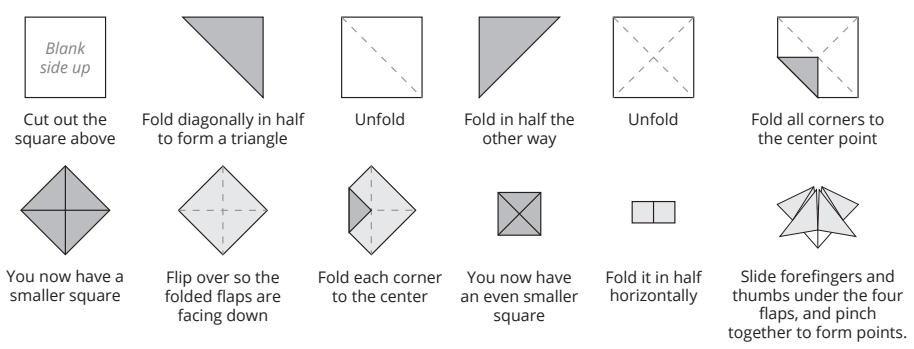

FOLDING INSTRUCTIONS

HOW TO PLAY

1. Choose one **habitat** from the options and open and close the cootie catcher the number of times indicated.
2. Choose one of the **species** shown and open and close the cootie catcher the number of times indicated.
3. Choose another species and lift the flap to see **actions** you can take to help the planet.